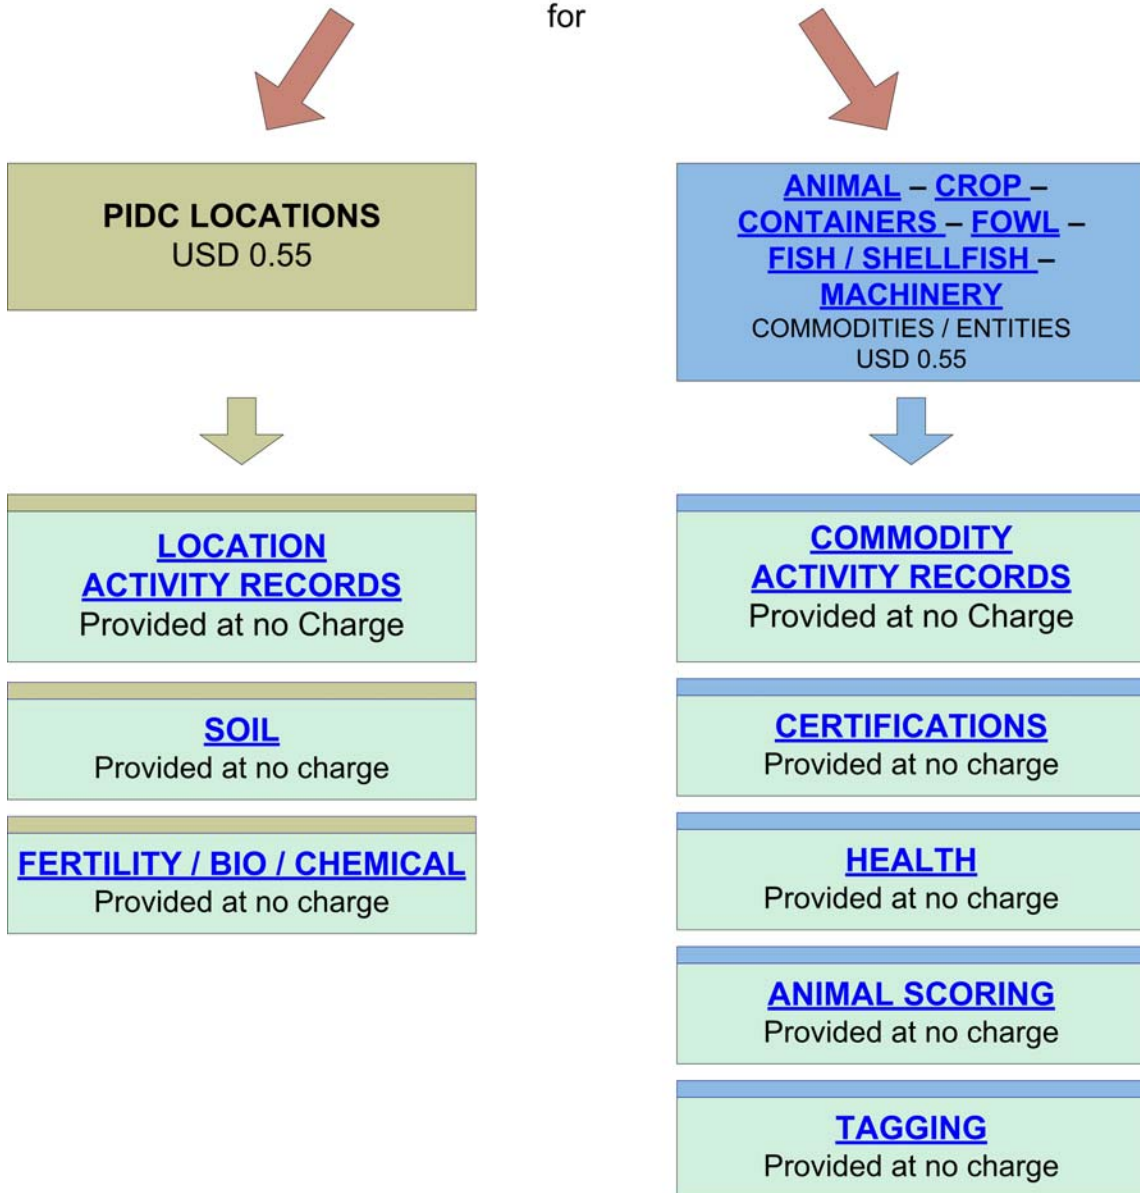

Records in ScoringAg for

BUSINESS TYPES

BUSINESS TYPE RELATED RECORDS for

BUSINESS TYPES

[Back](#)

Assoc. / Org. / Federation

Auction Lot / Stockyard

Boarder/Trainer

Breeder/Seedsman

Buyer/Broker

Cannery

Certifier

Checkpoint/Inspection

Club/4H/FFA

Commodity Transport

Cow/Calf Operation

Custom Operator

Dairyman

Distributor

Elevator/Grain

Exporter

Fabricator

Factory Boat

Farmer

Annual Land / Location Profile
Soil or Manure Nutrient Test

[Water Test](#)

Local Weather Conditions
Inadvertent Spills and Leakages

[Field / Plant Crop History](#)

Nutrient Management
Location Loading

[Nutrient Loading](#)